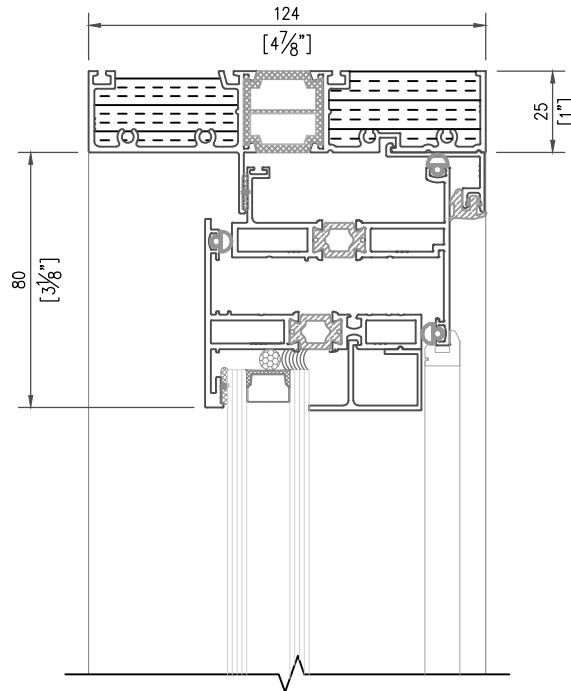

500 RS Series, Thermally Broken Aluminum Windows

AWNING VERTICAL SECTION

4A HEAD SECTION
AWNING ONLY

7

ZENITH

Aluminum Systems Ltd.

500 RS Series, Thermally Broken Aluminum Windows

AWNING HORIZONTAL SECTION