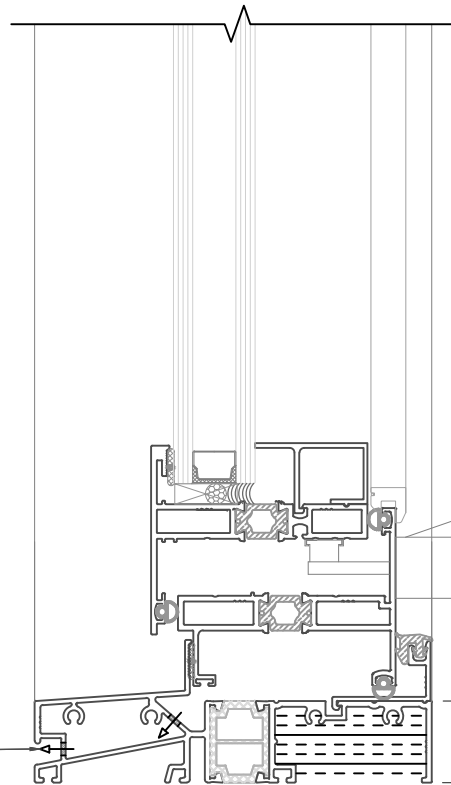

OUT

IN

ZENITH

Aluminum Systems Ltd.

500 RS Series, Thermally Broken Aluminum Windows

**FIXED
HORIZONTAL SECTION**

ZENITH

Aluminum Systems Ltd.

500 RS Series, Thermally Broken Aluminum Windows

AWNING VERTICAL SECTION

4A HEAD SECTION
AWNING ONLY

7

ZENITH

Aluminum Systems Ltd.

500 RS Series, Thermally Broken Aluminum Windows

AWNING HORIZONTAL SECTION