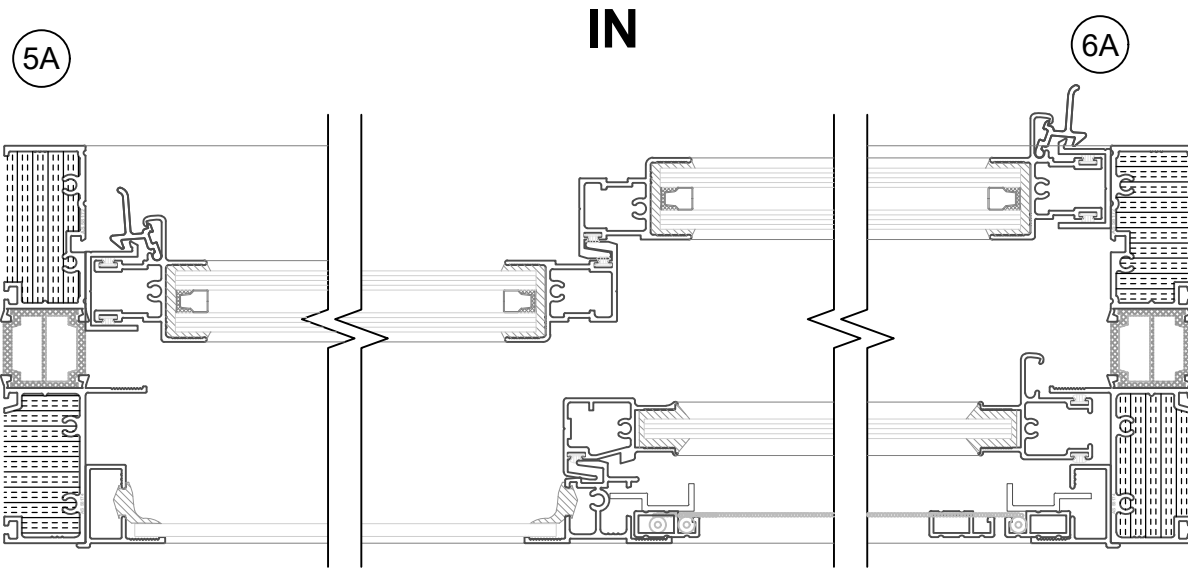

# 500 RS Series, Thermally Broken Aluminum Windows

**SINGLE GLASS SLIDER  
VERTICAL SECTION**

**IN**

**ZENITH**

*Aluminum Systems Ltd.*

# 500 RS Series, Thermally Broken Aluminum Windows

**SLIDER  
HORIZONTAL SECTION**

**SEALED UNIT GLASS - PRIMARY SASH ONLY**

**ZENITH**

*Aluminum Systems Ltd.*