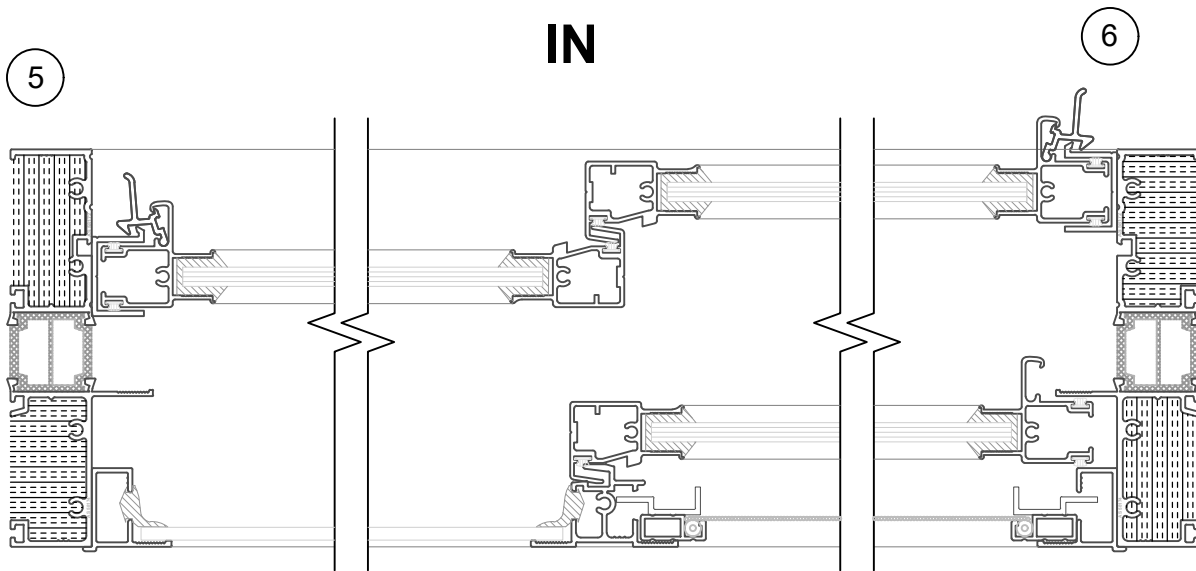

ZENITH

Aluminum Systems Ltd.

500 RS Series, Thermally Broken Aluminum Windows

**SINGLE GLASS SLIDER
HORIZONTAL SECTION**