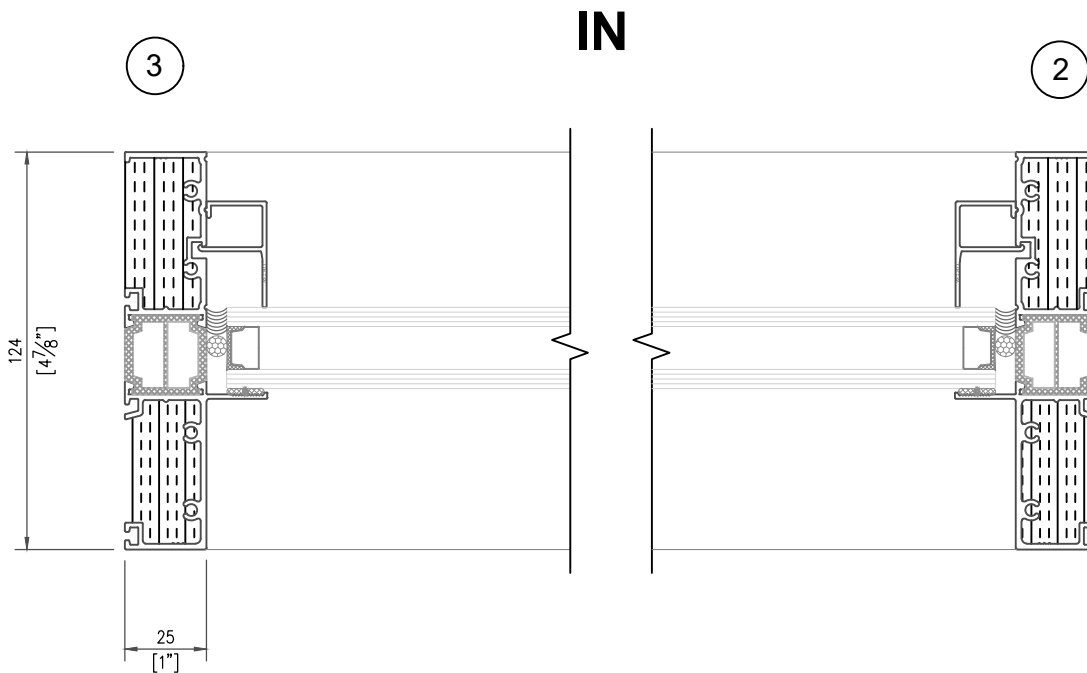

# 500 RS Series, Thermally Broken Aluminum Windows

**FIXED  
HORIZONTAL SECTION**

**ZENITH**

*Aluminum Systems Ltd.*