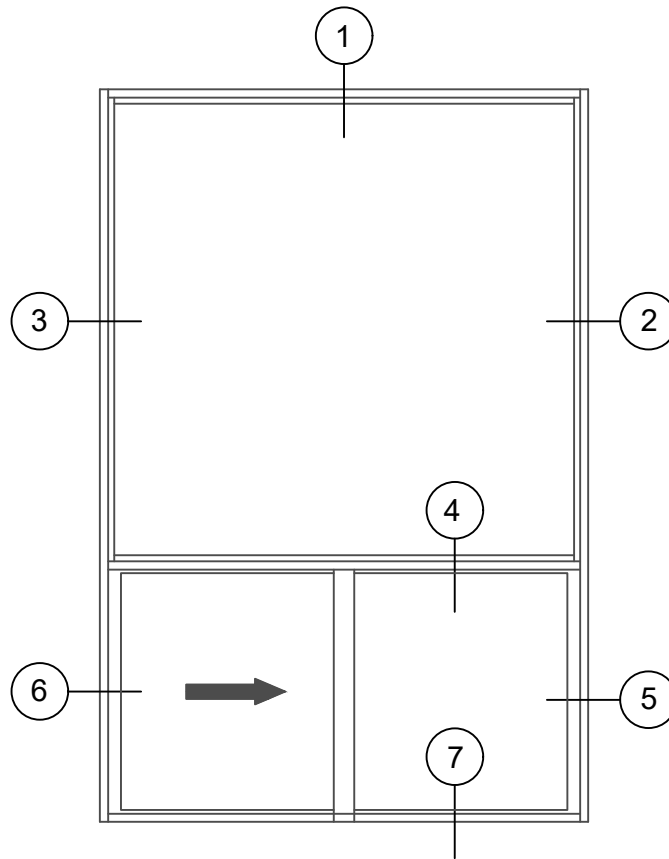

ZENITH

Aluminum Systems Ltd.

500 RS Series, Thermally Broken Aluminum Windows

SLIDER