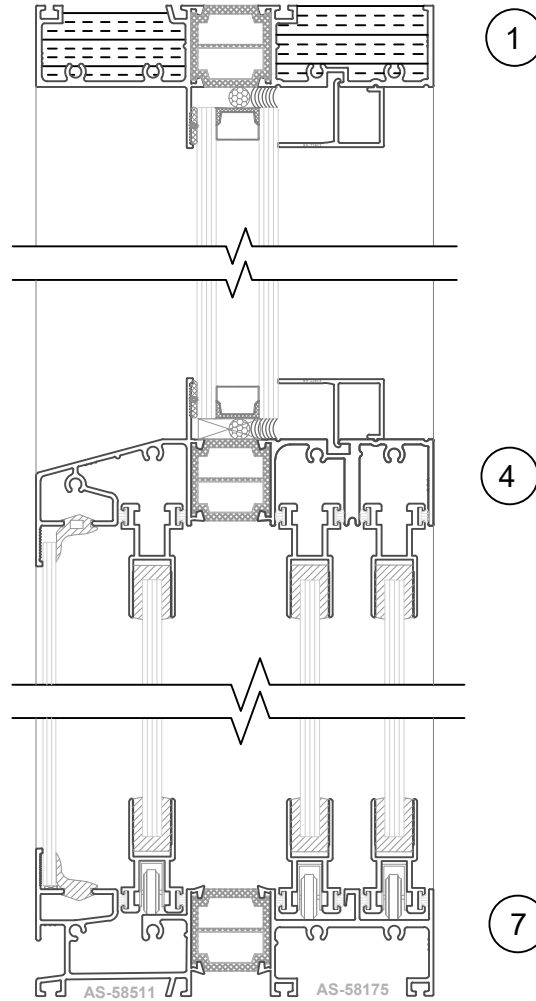

ZENITH

Aluminum Systems Ltd.

500 RS Series, Thermally Broken Aluminum Windows

**SINGLE GLASS SLIDER
VERTICAL SECTION**

IN