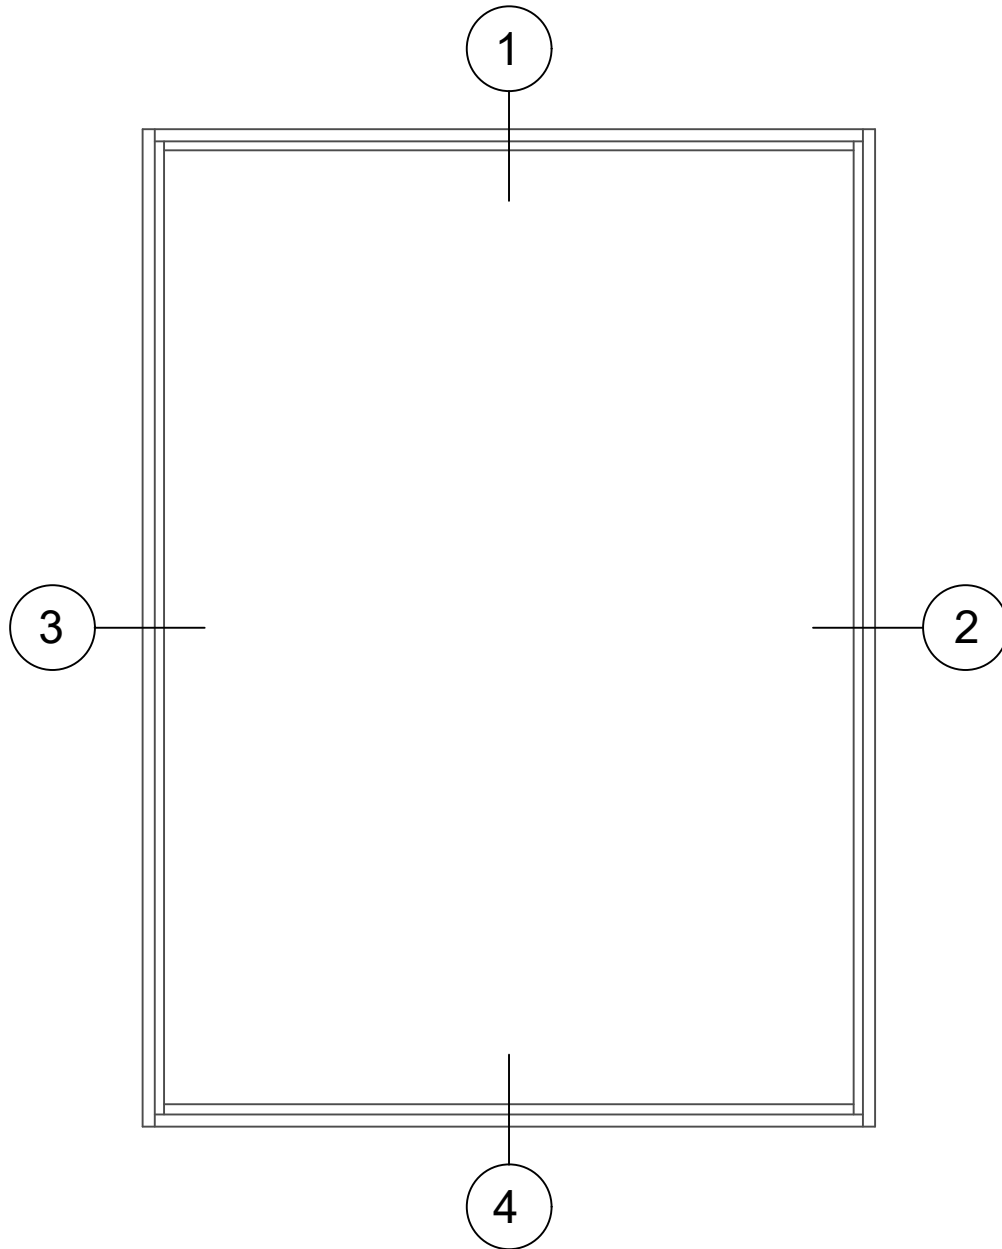

ZENITH

Aluminum Systems Ltd.

500 RS Series, Thermally Broken Aluminum Windows

FIXED

ZENITH

Aluminum Systems Ltd.

500 RS Series, Thermally Broken Aluminum Windows

**FIXED
VERTICAL SECTION**

1

INTERIOR

ZENITH

Aluminum Systems Ltd.

500 RS Series, Thermally Broken Aluminum Windows

**FIXED
HORIZONTAL SECTION**