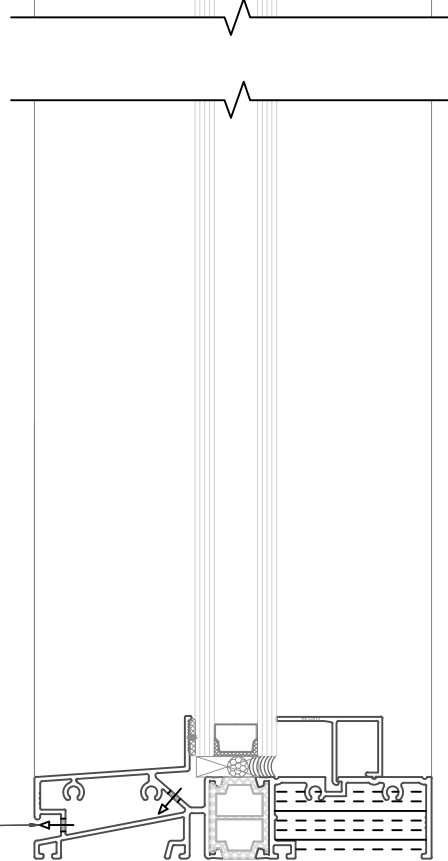

ZENITH

Aluminum Systems Ltd.

500 RS Series, Thermally Broken Aluminum Windows

FIXED

ZENITH

Aluminum Systems Ltd.

500 RS Series, Thermally Broken Aluminum Windows

**FIXED
VERTICAL SECTION**

1

INTERIOR

ZENITH

Aluminum Systems Ltd.

500 RS Series, Thermally Broken Aluminum Windows

**FIXED
HORIZONTAL SECTION**