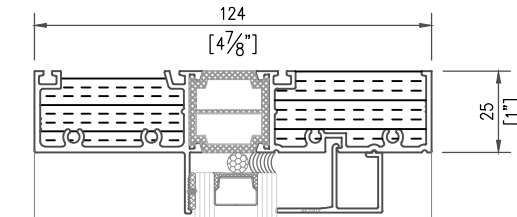

ZENITH

Aluminum Systems Ltd.

500 RS Series, Thermally Broken Aluminum Windows

FIXED

ZENITH

Aluminum Systems Ltd.

500 RS Series, Thermally Broken Aluminum Windows

**FIXED
VERTICAL SECTION**

1

INTERIOR

ZENITH

Aluminum Systems Ltd.

500 RS Series, Thermally Broken Aluminum Windows

**FIXED
HORIZONTAL SECTION**